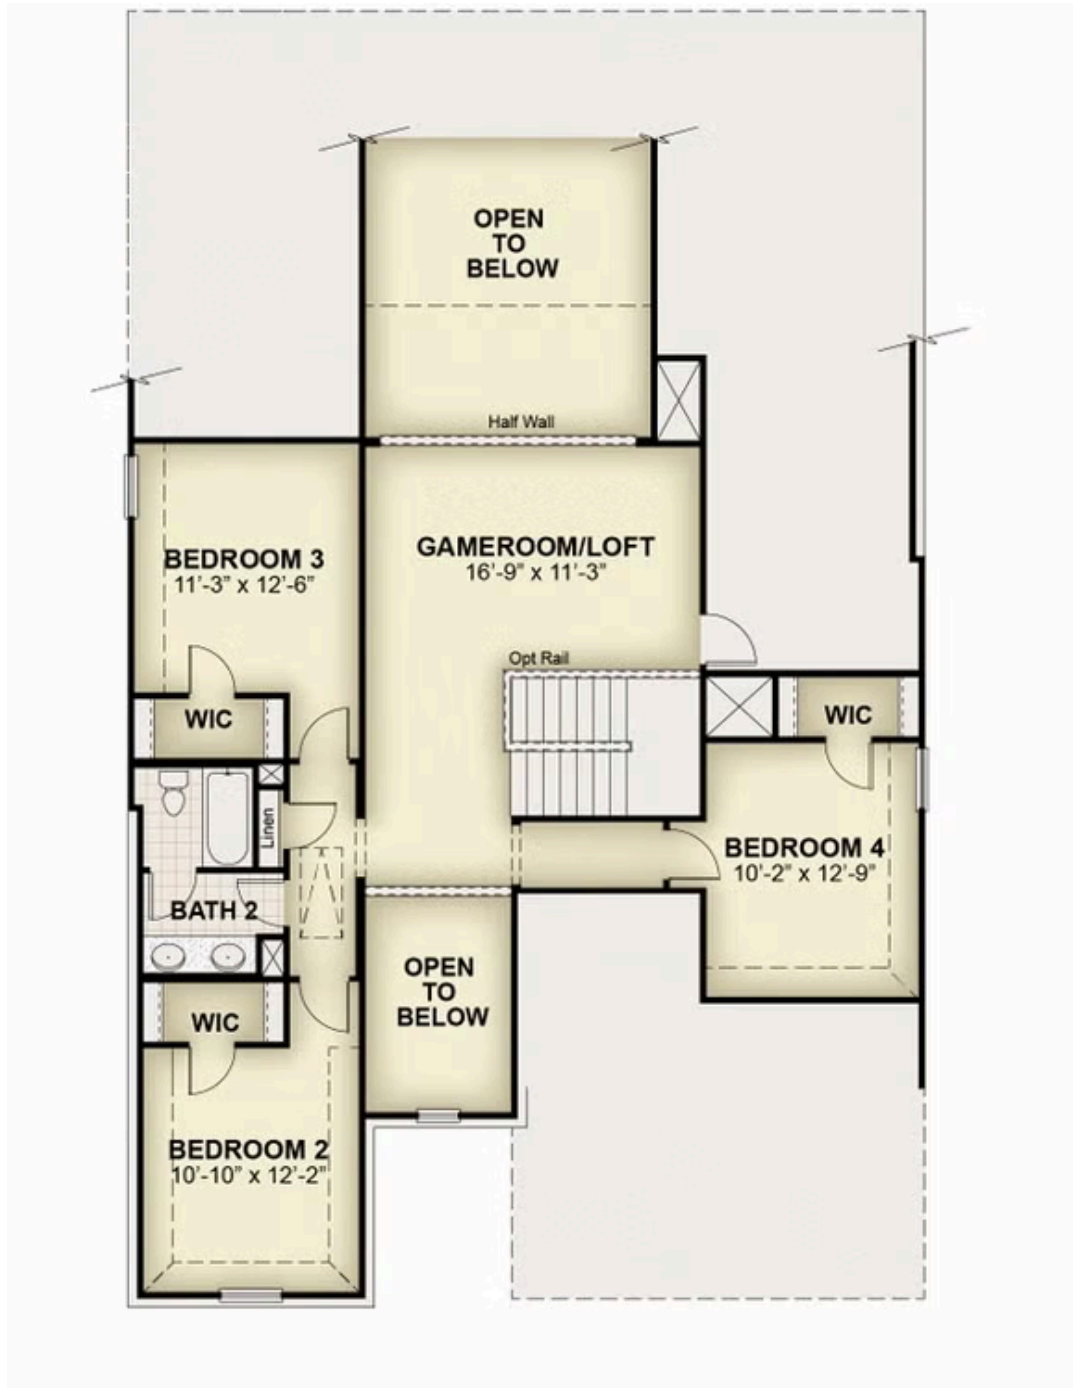

## About Hero

The new two-story home by RockWell Homes offers a spacious and versatile design, featuring 5 bedrooms and 3.5 to 4.5 bathrooms, along with a dining room, home office, gameroom, and a 2-car garage. The exterior showcases a blend of full brick and stone, complemented by a covered porch and dual-pane energy-efficient windows. Inside, the open-concept layout places the living, kitchen, and dining areas at the back of the home, with the kitchen boasting an island with bar stool seating, solid surface countertops, stainless steel appliances, range, dishwasher, microwave, ceramic tile backsplash, 42-inch cabinets, Delta faucet, recessed can lighting and a walk-in pantry. The living area is bathed in natural light from multiple dual-pane windows, soaring ceilings open to the second floor above and includes an optional gas fireplace. This new home features a home office space with optional doors plus ...

All prices, promotions, features, floor plans, elevations and dimensions are subject to change without notice.