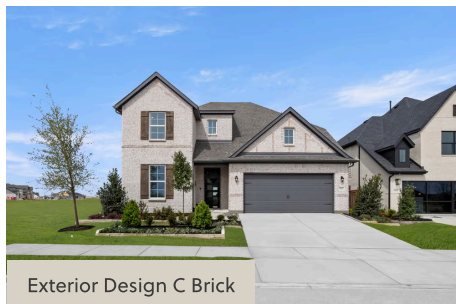

HERO

SINGLE FAMILY HOME FOR SALE IN ROYSE CITY, TX  
2263 RIVER BEND ROAD ROYSE CITY, TX 75189  
214-571-7718  
IDEAN@ROCKWELL-HOMES.COM

PRICED FROM  
**\$401,900**

**5 BEDS**  
**3 - 4.5 BATHS**  
**3,125 - 3,352 SQ FT**

## About Hero

The new two-story home by RockWell Homes offers a spacious and versatile design, featuring 5 bedrooms and 3.5 to 4.5 bathrooms, along with a dining room, home office, gameroom, and a 2-car garage. The exterior showcases a blend of full brick and stone, complemented by a covered porch and dual-pane energy-efficient windows. Inside, the open-concept layout places the living, kitchen, and dining areas at the back of the home, with the kitchen boasting an island with bar stool seating, solid surface countertops, stainless steel appliances, range, dishwasher, microwave, ceramic tile backsplash, 42-inch cabinets, Delta faucet, recessed can lighting and a walk-in pantry. The living area is bathed in natural light from multiple dual-pane windows, soaring ceilings open to the second floor above and includes an optional gas fireplace. This new home features a home office space with optional doors plus ...

## Elevations

**ROCKWELL  
HOMES**

# HERO

SINGLE FAMILY HOME FOR SALE IN ROYSE CITY, TX

All prices, promotions, features, floor plans, elevations and dimensions are subject to change without notice.

**ROCKWELL  
HOMES**

**HERO**

SINGLE FAMILY HOME FOR SALE IN ROYSE CITY, TX