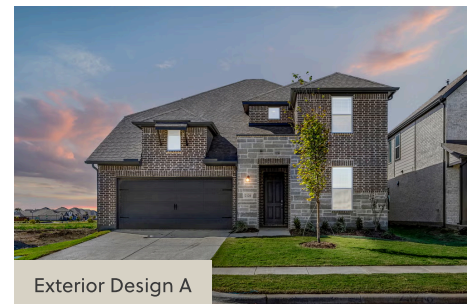

HERO

SINGLE FAMILY HOME FOR SALE IN ROYSE CITY, TX  
2263 RIVER BEND ROAD ROYSE CITY, TX 75189  
214-571-7718  
IDEAN@ROCKWELL-HOMES.COM

PRICED FROM  
**\$401,900**

**5 BEDS**  
**3 - 4.5 BATHS**  
**3,125 - 3,352 SQ FT**

## About Hero

The new two-story home by RockWell Homes offers a spacious and versatile design, featuring 5 bedrooms and 3.5 to 4.5 bathrooms, along with a dining room, home office, gameroom, and a 2-car garage. The exterior showcases a blend of full brick and stone, complemented by a covered porch and dual-pane energy-efficient windows. Inside, the open-concept layout places the living, kitchen, and dining areas at the back of the home, with the kitchen boasting an island with bar stool seating, solid surface countertops, stainless steel appliances, range, dishwasher, microwave, ceramic tile backsplash, 42-inch cabinets, Delta faucet, recessed can lighting and a walk-in pantry. The living area is bathed in natural light from multiple dual-pane windows, soaring ceilings open to the second floor above and includes an optional gas fireplace. This new home features a home office space with optional doors plus ...

## Elevations

**ROCKWELL  
HOMES**

# HERO

SINGLE FAMILY HOME FOR SALE IN ROYSE CITY, TX

All prices, promotions, features, floor plans, elevations and dimensions are subject to change without notice.

**ROCKWELL  
HOMES**

**HERO**

SINGLE FAMILY HOME FOR SALE IN ROYSE CITY, TX