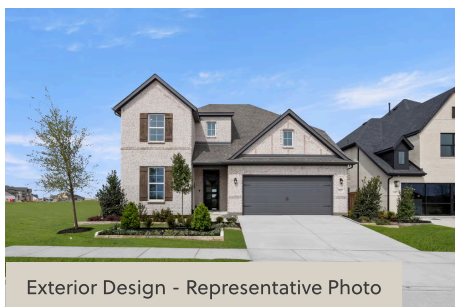

3120 GOLDFINCH DRIVE
HERO

SINGLE FAMILY HOME FOR SALE IN ROYSE CITY, TX
SALES CONTACT
214-571-7718
IDEAN@ROCKWELL-HOMES.COM

PRICED FROM
\$435,000

SQ 3,177 | BD 5 | 4 BA

About 3120 Goldfinch Drive

The new two-story home by RockWell Homes offers a spacious and versatile design, featuring 5 bedrooms and 4 bathrooms, along with a dining room, home office, gameroom, and a 2-car garage. The exterior showcases a blend of full brick and stone, complemented by a covered porch, covered patio, and dual-pane energy-efficient windows. Inside, the open-concept layout places the living, kitchen, and dining areas at the back of the home, with the kitchen featuring an island with bar stool seating, solid surface countertops, stainless steel appliances including a range, dishwasher, and microwave, a ceramic tile backsplash, 42-inch cabinets, Delta faucet, recessed can lighting, a walk-in pantry, and a convenient butler's pantry. The living area is filled with natural light from multiple dual-pane windows, features soaring ceilings open to the second floor above, an open rail at the rake, and ...