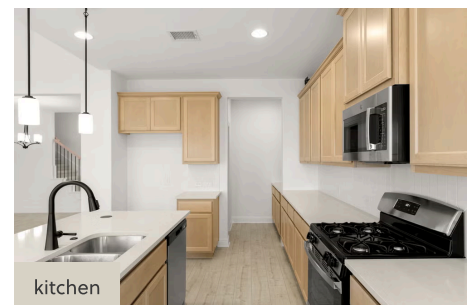

3120 GOLDFINCH DRIVE
HERO

SINGLE FAMILY HOME FOR SALE IN ROYSE CITY, TX
SALES CONTACT
214-571-7718
IDEAN@ROCKWELL-HOMES.COM

PRICED FROM
\$430,000

SQ 3,177 | BD 5 | 4 BA

About 3120 Goldfinch Drive

The new two-story Hero home plan by RockWell Homes offers a spacious and versatile design, featuring 5 bedrooms and 4 bathrooms, along with a dining room, home office, gameroom, and a 2-car garage. The exterior showcases a blend of full brick and stone, complemented by a covered porch, covered patio, and dual-pane energy-efficient windows. Inside, the open-concept layout places the living, kitchen, and dining areas at the back of the home, with the kitchen featuring an island with bar stool seating, solid surface countertops, stainless steel appliances including a range, dishwasher, and microwave, a ceramic tile backsplash, 42-inch cabinets, Delta faucet, recessed can lighting, a walk-in pantry, and a convenient butler's pantry. The living area is filled with natural light from multiple dual-pane windows, features soaring ceilings open to the second floor above, an open rail at the ...