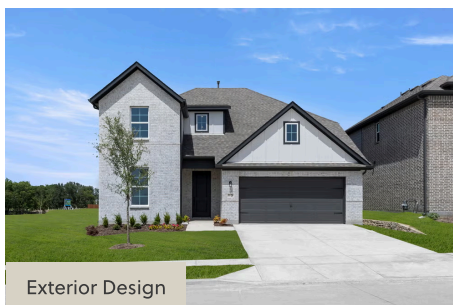

3120 GOLDFINCH DRIVE
HERO

SINGLE FAMILY HOME FOR SALE IN ROYSE CITY, TX
SALES CONTACT
214-571-7718
IDEAN@ROCKWELL-HOMES.COM

PRICED FROM
\$430,000

SQ 3,177 | BD 5 | 4 BA

About 3120 Goldfinch Drive

The new two-story Hero home plan by RockWell Homes offers a spacious and versatile design, featuring 5 bedrooms and 4 bathrooms, along with a dining room, home office, gameroom, and a 2-car garage. The exterior showcases a blend of full brick and stone, complemented by a covered porch, covered patio, and dual-pane energy-efficient windows. Inside, the open-concept layout places the living, kitchen, and dining areas at the back of the home, with the kitchen featuring an island with bar stool seating, solid surface countertops, stainless steel appliances including a range, dishwasher, and microwave, a ceramic tile backsplash, 42-inch cabinets, Delta faucet, recessed can lighting, a walk-in pantry, and a convenient butler's pantry. The living area is filled with natural light from multiple dual-pane windows, features soaring ceilings open to the second floor above, an open rail at the ...