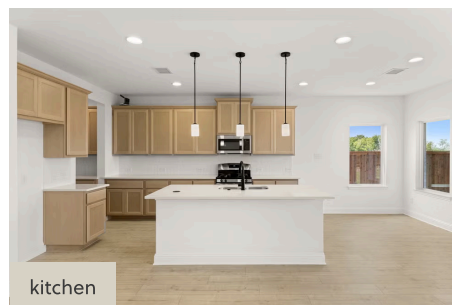

3120 GOLDFINCH DRIVE
HERO

SINGLE FAMILY HOME FOR SALE IN ROYSE CITY, TX
SALES CONTACT
214-571-7718
IDEAN@ROCKWELL-HOMES.COM

PRICED FROM
\$430,000

SQ 3,177 | BD 5 | 4 BA

About 3120 Goldfinch Drive

The new two-story Hero home plan by RockWell Homes offers a spacious and versatile design, featuring 5 bedrooms and 4 bathrooms, along with a dining room, home office, gameroom, and a 2-car garage. The exterior showcases a blend of full brick and stone, complemented by a covered porch, covered patio, and dual-pane energy-efficient windows. Inside, the open-concept layout places the living, kitchen, and dining areas at the back of the home, with the kitchen featuring an island with bar stool seating, solid surface countertops, stainless steel appliances including a range, dishwasher, and microwave, a ceramic tile backsplash, 42-inch cabinets, Delta faucet, recessed can lighting, a walk-in pantry, and a convenient butler's pantry. The living area is filled with natural light from multiple dual-pane windows, features soaring ceilings open to the second floor above, an open rail at the ...