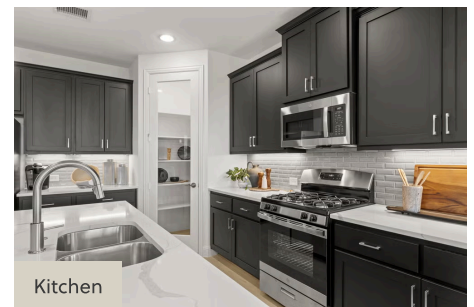

2445 WHEATFIELD NOOK ROAD
RYDER

SINGLE FAMILY HOME FOR SALE IN ROYSE CITY, TX
SALES CONTACT
214-571-7718
MATT@ROCKWELL-HOMES.COM

PRICED FROM
\$434,000

SQ 2,837 | BD 5 | 3 BA

About 2445 Wheatfield Nook Road

New two-story home by RockWell Homes, a perfect combination of elegance and functionality. This spacious home offers 5 bedrooms and 3.5 bathrooms, providing the ideal layout for growing families and those who need extra space. The home includes a home office, a gameroom, and a 2-car garage for added convenience and flexibility. The exterior is highlighted by full brick, a welcoming covered porch, covered back yard patio and dual-pane energy-efficient windows, offering both style and comfort. The open-concept design places the living, kitchen, and dining areas at the heart of the home, creating a seamless flow between ...