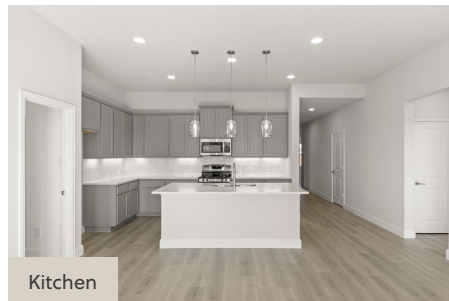

2227 RIVER BEND ROAD  
LOMBARDI

SINGLE FAMILY HOME FOR SALE IN ROYSE CITY, TX  
SALES CONTACT  
682-356-4320  
CREEKSIDE@ROCKWELL-HOMES.COM

PRICED FROM  
**\$388,000**

SQ 2,025 | BD 4 | 3 BA

## About 2227 River Bend Road

New single-story home by RockWell Homes is thoughtfully designed to offer spacious and modern living. Featuring 4 bedrooms and 3 bathrooms, this home includes a 2-car garage and a striking exterior of full ACME brick, complemented by a covered porch and energy-efficient dual-pane windows. Inside, the open-concept layout seamlessly integrates the kitchen, living, and dining areas, all situated at the back of the home for added privacy and natural light. The kitchen boasts an island with bar-top seating, solid surface countertops, an undermount sink, stainless steel appliances, dishwasher, microwave, range oven, ceramic tile backsplash, Delta faucet, 42-inch cabinets, recessed can lighting and a walk-in pantry. The primary bedroom suite, also located at the rear, offers dual sink vanities, a garden tub, a ceramic tile shower with a glass enclosure, ceramic tile flooring, hardware package and upscale Delta faucets. Secondary bathrooms ...