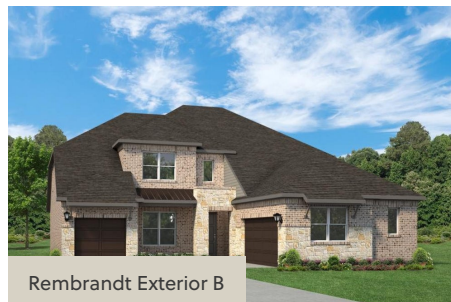

Elevations