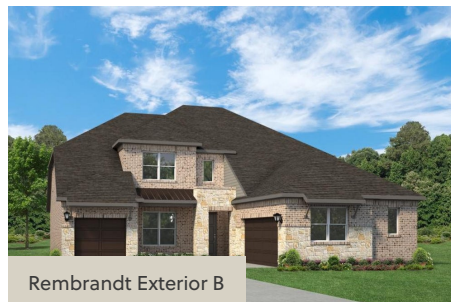

REMBRANDT - 60 FT HOME SITE

SINGLE FAMILY HOME FOR SALE IN ROCKWALL, TX
2009 EUCLID DRIVE ROCKWALL, TX 75087
214-833-9229
NELSONLAKE@ROCKWELL-HOMES.COM

PRICED FROM
\$634,900

4 - 5 BEDS
3.5 - 5 BATHS
3,602 - 3,851 SQ FT

About Rembrandt - 60 ft Home Site

New Rembrandt home design by RockWell homes with 4-5 bedrooms, 3.5-4.5 bathrooms, home office, gameroom, optional media room and 3-car garage. Stunning exteriors with ACME brick and stone combinations, metal accent roofs, 8-foot front door, covered porch, wood garage doors and covered back yard patio. The foyer with soaring ceilings and open staircase opens to the home office and private guest suite on the first floor. Open concept living-kitchen area is the heart of this new home. The kitchen includes large center island, abundant solid surface countertop space, GE stainless steel appliances, gas cooktop, built in oven, built in microwave, dishwasher, 42-inch cabinets, upgraded flooring, undermount sink, butler's pantry cabinets, large walk-in pantry, Delta faucet, recessed can lighting and upgraded flooring. Living area features multiple dual pane energy efficient windows with optional glass sliding door overlooking the covered patio and ...

Elevations

Rembrandt Exterior A

Rembrandt Exterior B

Rembrandt Exterior C

**ROCKWELL
HOMES**

REMBRANDT - 60 FT HOME SITE

SINGLE FAMILY HOME FOR SALE IN ROCKWALL, TX

All prices, promotions, features, floor plans, elevations and dimensions are subject to change without notice.

REMBRANDT - 60 FT HOME SITE

SINGLE FAMILY HOME FOR SALE IN ROCKWALL, TX

All prices, promotions, features, floor plans, elevations and dimensions are subject to change without notice.

REMBRANDT - 60 FT HOME SITE