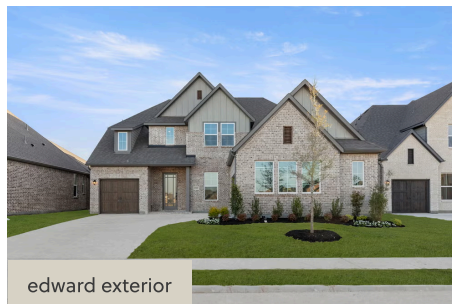

EDWARD- 70 FT HOME SITE

SINGLE FAMILY HOME FOR SALE IN **ROCKWALL, TX**
2009 EUCLID DRIVE ROCKWALL, TX 75087
214-833-9229
IDEAN@ROCKWELL-HOMES.COM

PRICED FROM
\$634,900

4 - 5 BEDS
3.5 - 5 BATHS
3,426 - 3,733 SQ FT

About Edward- 70 ft Home Site

The Edward new home plan by RockWell Homes on an over-sized 70-foot wide home site offers an expansive and luxurious design with 4 to 5 bedrooms, 3 to 4.5 bathrooms, a study, media room, gameroom, and a three-car garage. The striking exterior combines full brick with stone accents, metal roof details, buff mortar, dual pane energy efficient windows, covered patio, covered front porch 8-foot front door and stylish wood garage doors. Upon entering, you'll be greeted by a grand foyer with soaring ceilings and an elegant open-stair railing staircase, flanked by a study and a media room. The kitchen is a chef's delight, featuring a butler's pantry and a spacious walk-in storage pantry. The kitchen includes solid surface countertops, an undermount sink, a ceramic tile backsplash, and GE stainless steel appliances, such as a built-in oven, gas cooktop, and custom ...

Elevations

Edward Exterior

edward exterior

Exterior Design B

EDWARD - 70 FT HOME SITE

SINGLE FAMILY HOME FOR SALE IN ROCKWALL, TX

All prices, promotions, features, floor plans, elevations and dimensions are subject to change without notice.

EDWARD - 70 FT HOME SITE

SINGLE FAMILY HOME FOR SALE IN ROCKWALL, TX

All prices, promotions, features, floor plans, elevations and dimensions are subject to change without notice.

EDWARD - 70 FT HOME SITE