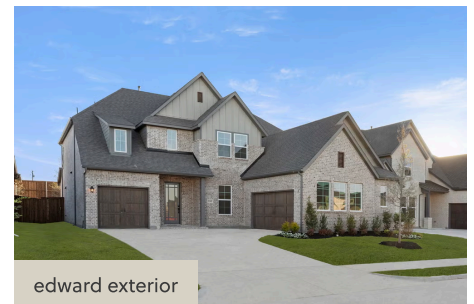

EDWARD - 60 FT HOME SITE

SINGLE FAMILY HOME FOR SALE IN **ROCKWALL, TX**
2009 EUCLID DRIVE ROCKWALL, TX 75087
214-833-9229
IDEAN@ROCKWELL-HOMES.COM

PRICED FROM
\$609,900

4 - 5 BEDS
3.5 - 5 BATHS
3,426 - 3,733 SQ FT

About Edward - 60 ft Home Site

The Edward new home plan by RockWell Homes is located on over-sized 60ft wide home site offers an expansive and luxurious design with 4 to 5 bedrooms, 3 to 4.5 bathrooms, a study, media room, gameroom, and a three-car garage. The striking exterior combines full brick with stone accents, metal roof details, buff mortar, dual pane energy efficient windows, covered patio, covered front porch 8-foot front door and stylish wood garage doors. Upon entering, you'll be greeted by a grand foyer with soaring ceilings and an elegant open-stair railing staircase, flanked by a study and a media room. The kitchen is a chef's delight, featuring a butler's pantry and a spacious walk-in storage pantry. The kitchen includes solid surface countertops, an undermount sink, a ceramic tile backsplash, and GE stainless steel appliances, such as a built-in oven, gas cooktop, and ...

Exterior Designs

EDWARD - 60 FT HOME SITE

SINGLE FAMILY HOME FOR SALE IN ROCKWALL, TX

All prices, promotions, features, floor plans, exterior designs and dimensions are subject to change without notice.

EDWARD - 60 FT HOME SITE

SINGLE FAMILY HOME FOR SALE IN ROCKWALL, TX

All prices, promotions, features, floor plans, exterior designs and dimensions are subject to change without notice.

EDWARD - 60 FT HOME SITE

SINGLE FAMILY HOME FOR SALE IN ROCKWALL, TX