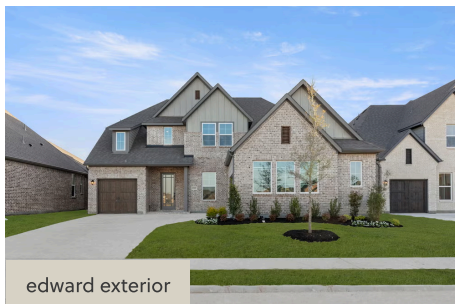

EDWARD - 60 FT HOME SITE

SINGLE FAMILY HOME FOR SALE IN **ROCKWALL, TX**
2009 EUCLID DRIVE ROCKWALL, TX 75087
214-833-9229
IDEAN@ROCKWELL-HOMES.COM

PRICED FROM
\$609,900

4 - 5 BEDS
3.5 - 5 BATHS
3,426 - 3,733 SQ FT

About Edward - 60 ft Home Site

The Edward new home plan by RockWell Homes is located on over-sized 60ft wide home site offers an expansive and luxurious design with 4 to 5 bedrooms, 3 to 4.5 bathrooms, a study, media room, gameroom, and a three-car garage. The striking exterior combines full brick with stone accents, metal roof details, buff mortar, dual pane energy efficient windows, covered patio, covered front porch 8-foot front door and stylish wood garage doors. Upon entering, you'll be greeted by a grand foyer with soaring ceilings and an elegant open-stair railing staircase, flanked by a study and a media room. The kitchen is a chef's delight, featuring a butler's pantry and a spacious walk-in storage pantry. The kitchen includes solid surface countertops, an undermount sink, a ceramic tile backsplash, and GE stainless steel appliances, such as a built-in oven, gas cooktop, and ...

Exterior Designs

EDWARD - 60 FT HOME SITE

SINGLE FAMILY HOME FOR SALE IN ROCKWALL, TX

All prices, promotions, features, floor plans, exterior designs and dimensions are subject to change without notice.

EDWARD - 60 FT HOME SITE

SINGLE FAMILY HOME FOR SALE IN ROCKWALL, TX

All prices, promotions, features, floor plans, exterior designs and dimensions are subject to change without notice.

EDWARD - 60 FT HOME SITE

SINGLE FAMILY HOME FOR SALE IN ROCKWALL, TX