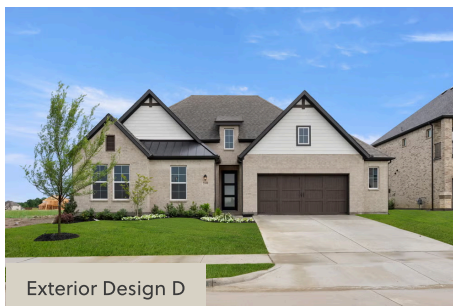

DIANA - 70 FT HOME SITE

SINGLE FAMILY HOME FOR SALE IN **ROCKWALL, TX**
2009 EUCLID DRIVE ROCKWALL, TX 75087
214-833-9229
IDEAN@ROCKWELL-HOMES.COM

PRICED FROM
\$574,900

4 - 5 BEDS
2.5 - 3 BATHS
2,910 - 2,997 SQ FT

About Diana - 70 ft Home Site

The Diana new home plan by RockWell Homes is located on 70-foot-wide over-sized home site offers a sophisticated single-story design with an open-concept layout, featuring 4 to 5 bedrooms, 2.5 to 3.5 bathrooms, and options for a 2 to 3 car garage with wood garage doors. The exterior combines a covered front porch and covered back yard patio with a stylish full brick exterior and an elegant 8-foot front door. Inside, a private foyer leads to the formal dining area, living room, and open kitchen, designed for both comfort and functionality. The kitchen is a highlight of the home, featuring a center island with bar-top seating, luxury solid surface countertops, stainless steel appliances including a gas cooktop, built-in stainless-steel oven, and microwave, as well as a dishwasher. Additional kitchen features include an undermount sink, Delta faucet, an over-sized walk-in pantry, ...

Exterior Designs

DIANA - 70 FT HOME SITE

SINGLE FAMILY HOME FOR SALE IN ROCKWALL, TX

All prices, promotions, features, floor plans, exterior designs and dimensions are subject to change without notice.

DIANA - 70 FT HOME SITE

SINGLE FAMILY HOME FOR SALE IN ROCKWALL, TX

All prices, promotions, features, floor plans, exterior designs and dimensions are subject to change without notice.