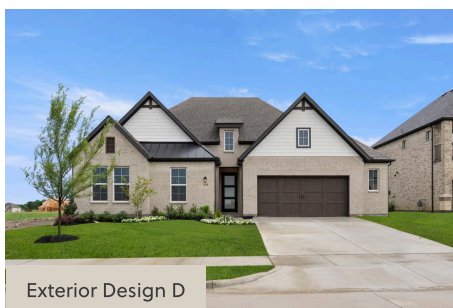

DIANA - 70 FT HOME SITE

SINGLE FAMILY HOME FOR SALE IN **ROCKWALL, TX**
2009 EUCLID DRIVE ROCKWALL, TX 75087
214-833-9229
IDEAN@ROCKWELL-HOMES.COM

PRICED FROM
\$574,900

4 - 5 BEDS
2.5 - 3 BATHS
2,910 - 2,997 SQ FT

About Diana - 70 ft Home Site

The Diana new home plan by RockWell Homes is located on 70-foot-wide over-sized home site offers a sophisticated single-story design with an open-concept layout, featuring 4 to 5 bedrooms, 2.5 to 3.5 bathrooms, and options for a 2 to 3 car garage with wood garage doors. The exterior combines a covered front porch and covered back yard patio with a stylish full brick exterior and an elegant 8-foot front door. Inside, a private foyer leads to the formal dining area, living room, and open kitchen, designed for both comfort and functionality. The kitchen is a highlight of the home, featuring a center island with bar-top seating, luxury solid surface countertops, stainless steel appliances including a gas cooktop, built-in stainless-steel oven, and microwave, as well as a dishwasher. Additional kitchen features include an undermount sink, Delta faucet, an over-sized walk-in pantry, ...

Elevations

DIANA - 70 FT HOME SITE

SINGLE FAMILY HOME FOR SALE IN ROCKWALL, TX

All prices, promotions, features, floor plans, elevations and dimensions are subject to change without notice.

DIANA - 70 FT HOME SITE

SINGLE FAMILY HOME FOR SALE IN ROCKWALL, TX

All prices, promotions, features, floor plans, elevations and dimensions are subject to change without notice.