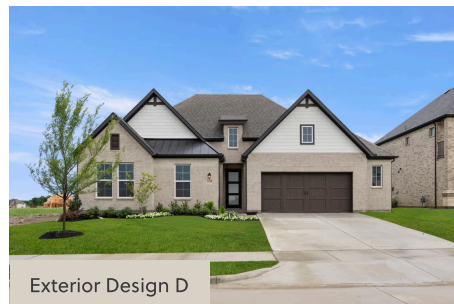

Exterior Design

Exterior Design D