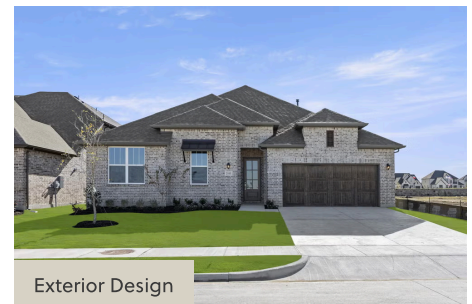

Exterior Design