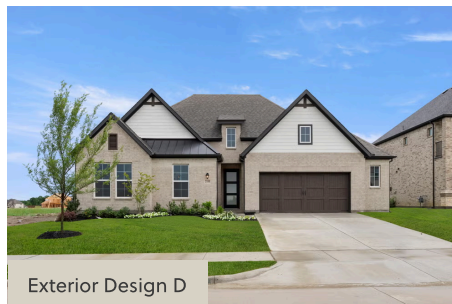

DIANA - 60 FT HOME SITE

SINGLE FAMILY HOME FOR SALE IN **ROCKWALL, TX**
2009 EUCLID DRIVE ROCKWALL, TX 75087
214-833-9229
IDEAN@ROCKWELL-HOMES.COM

PRICED FROM
\$549,900

4 - 5 BEDS
2.5 - 3 BATHS
2,910 - 2,997 SQ FT

About Diana - 60 ft Home Site

The Diana new home plan by RockWell Homes is located on over-sized 60-foot-wide home site offers a sophisticated single-story design with an open-concept layout, featuring 4 to 5 bedrooms, 2.5 to 3.5 bathrooms, and options for a 2 to 3 car garage. The exterior combines a covered front porch and patio with a stylish brick facade and an elegant 8-foot front door. Inside, a private foyer leads to the formal dining area, living room, and open kitchen, designed for both comfort and functionality. The kitchen is a highlight of the home, featuring a center island, solid surface countertops, stainless steel appliances including a gas cooktop, built-in oven, and microwave, as well as a dishwasher. Additional kitchen features include an undermount sink, Delta faucet, a large walk-in pantry, ceramic tile backsplash, a custom vent hood, 42-inch upper cabinetry, and a lighting ...

Elevations

DIANA - 60 FT HOME SITE

SINGLE FAMILY HOME FOR SALE IN ROCKWALL, TX

All prices, promotions, features, floor plans, elevations and dimensions are subject to change without notice.

DIANA - 60 FT HOME SITE

SINGLE FAMILY HOME FOR SALE IN ROCKWALL, TX

All prices, promotions, features, floor plans, elevations and dimensions are subject to change without notice.