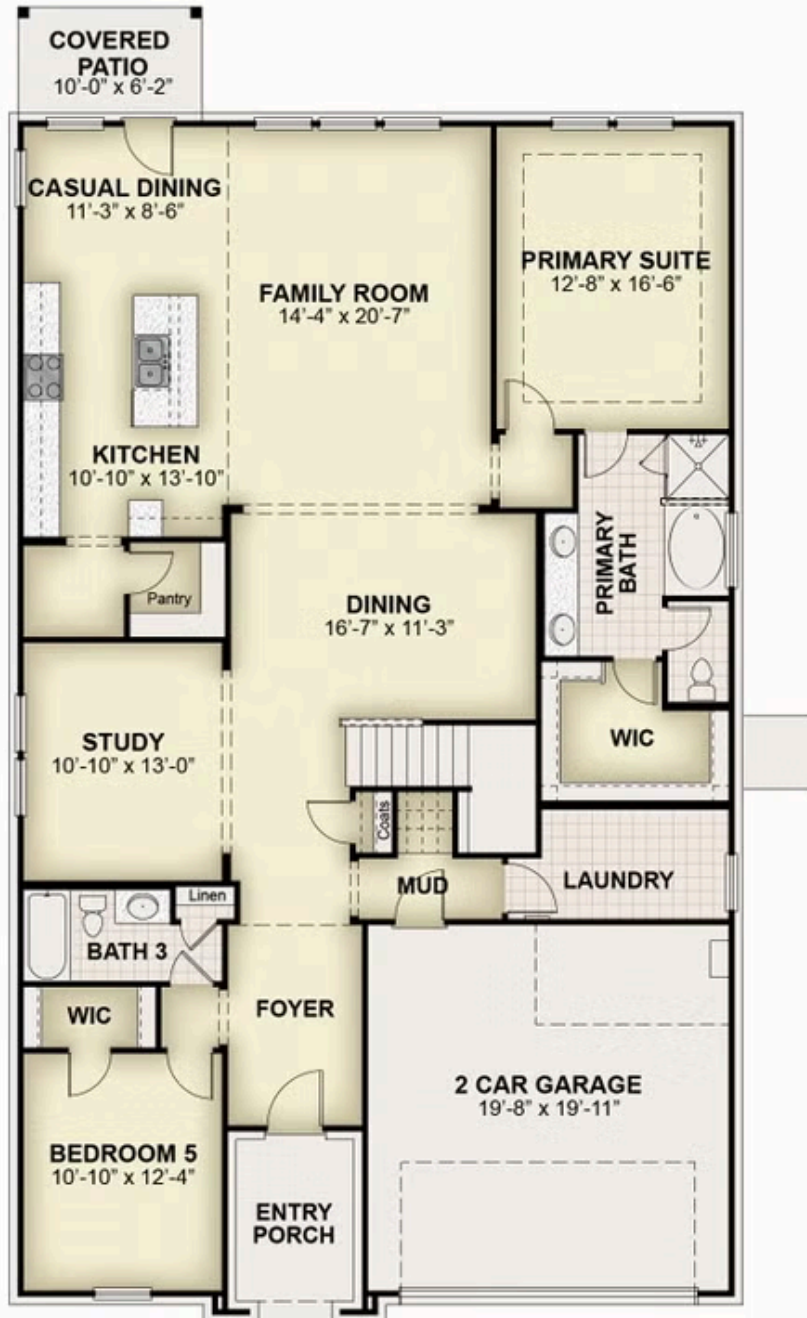

HERO

SINGLE FAMILY HOME FOR SALE IN MELISSA, TX
GREER WAY MELISSA, TX 75454
469-414-0955
IDEAN@ROCKWELL-HOMES.COM

5 BEDS
3 - 4.5 BATHS
3,125 - 3,352 SQ FT

About Hero

The new two-story home by RockWell Homes offers a spacious and versatile design, featuring 5 bedrooms and 3.5 to 4.5 bathrooms, along with a dining room, home office, gameroom, and a 2-car garage. The exterior showcases a blend of full brick and stone, complemented by a covered porch and dual-pane energy-efficient windows. Inside, the open-concept layout places the living, kitchen, and dining areas at the back of the home, with the kitchen boasting an island with bar stool seating, solid surface countertops, stainless steel appliances, range, dishwasher, microwave, ceramic tile backsplash, 42-inch cabinets, Delta faucet, recessed can lighting and a walk-in pantry. The living area is bathed in natural light from multiple dual-pane windows, soaring ceilings open to the second floor above and includes an optional gas fireplace. This new home features a home office space with optional doors plus ...

Exterior Designs

Exterior Design A

Exterior design C Brick

exterior design C Brick

**ROCKWELL
HOMES**

HERO

SINGLE FAMILY HOME FOR SALE IN MELISSA, TX

All prices, promotions, features, floor plans, exterior designs and dimensions are subject to change without notice.

**ROCKWELL
HOMES**

HERO

SINGLE FAMILY HOME FOR SALE IN MELISSA, TX

All prices, promotions, features, floor plans, exterior designs and dimensions are subject to change without notice.

**ROCKWELL
HOMES**

HERO