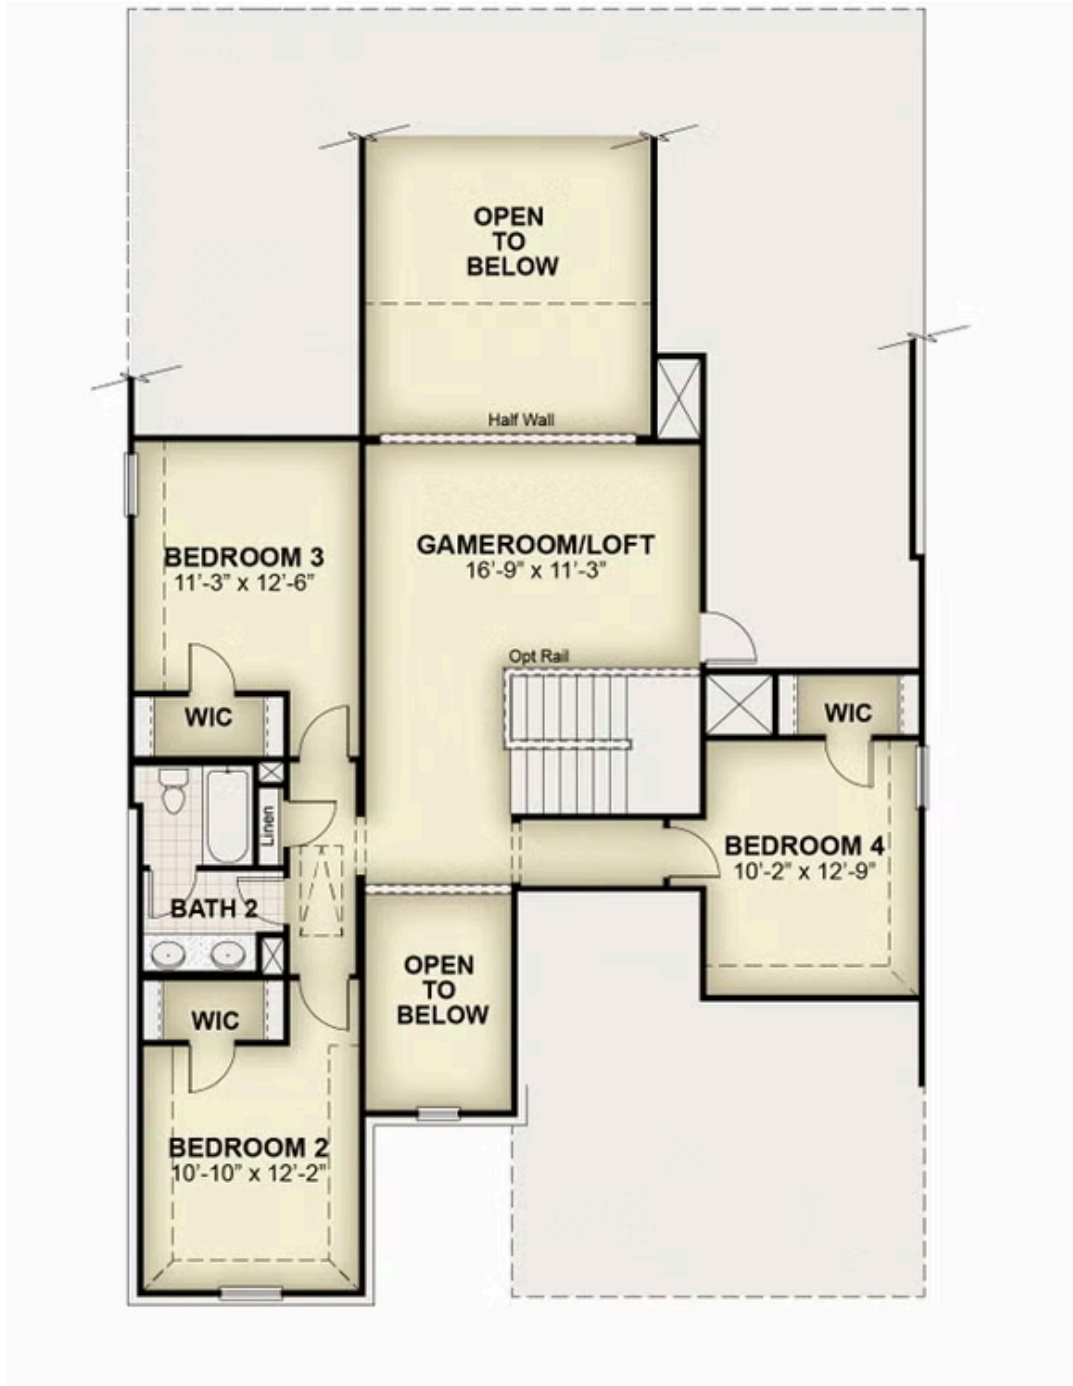

**ROCKWELL
HOMES**

HERO

SINGLE FAMILY HOME FOR SALE IN MELISSA, TX

All prices, promotions, features, floor plans, exterior designs and dimensions are subject to change without notice.