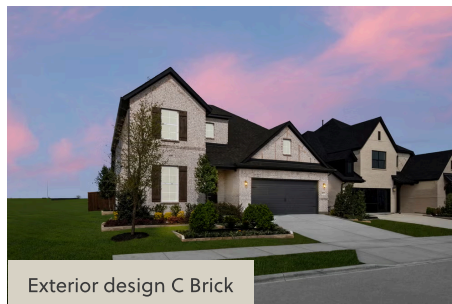

HERO

SINGLE FAMILY HOME FOR SALE IN MELISSA, TX
GREER WAY MELISSA, TX 75454
469-414-0955
IDEAN@ROCKWELL-HOMES.COM

5 BEDS
3 - 4.5 BATHS
3,125 - 3,352 SQ FT

About Hero

The new two-story home by RockWell Homes offers a spacious and versatile design, featuring 5 bedrooms and 3.5 to 4.5 bathrooms, along with a dining room, home office, gameroom, and a 2-car garage. The exterior showcases a blend of full brick and stone, complemented by a covered porch and dual-pane energy-efficient windows. Inside, the open-concept layout places the living, kitchen, and dining areas at the back of the home, with the kitchen boasting an island with bar stool seating, solid surface countertops, stainless steel appliances, range, dishwasher, microwave, ceramic tile backsplash, 42-inch cabinets, Delta faucet, recessed can lighting and a walk-in pantry. The living area is bathed in natural light from multiple dual-pane windows, soaring ceilings open to the second floor above and includes an optional gas fireplace. This new home features a home office space with optional doors plus ...

Exterior Designs

Exterior Design A

Exterior design C Brick

exterior design C Brick

**ROCKWELL
HOMES**

HERO

SINGLE FAMILY HOME FOR SALE IN MELISSA, TX

All prices, promotions, features, floor plans, exterior designs and dimensions are subject to change without notice.

**ROCKWELL
HOMES**

HERO

SINGLE FAMILY HOME FOR SALE IN MELISSA, TX

All prices, promotions, features, floor plans, exterior designs and dimensions are subject to change without notice.

**ROCKWELL
HOMES**

HERO

SINGLE FAMILY HOME FOR SALE IN MELISSA, TX

All prices, promotions, features, floor plans, exterior designs and dimensions are subject to change without notice.

**ROCKWELL
HOMES**

HERO

SINGLE FAMILY HOME FOR SALE IN MELISSA, TX