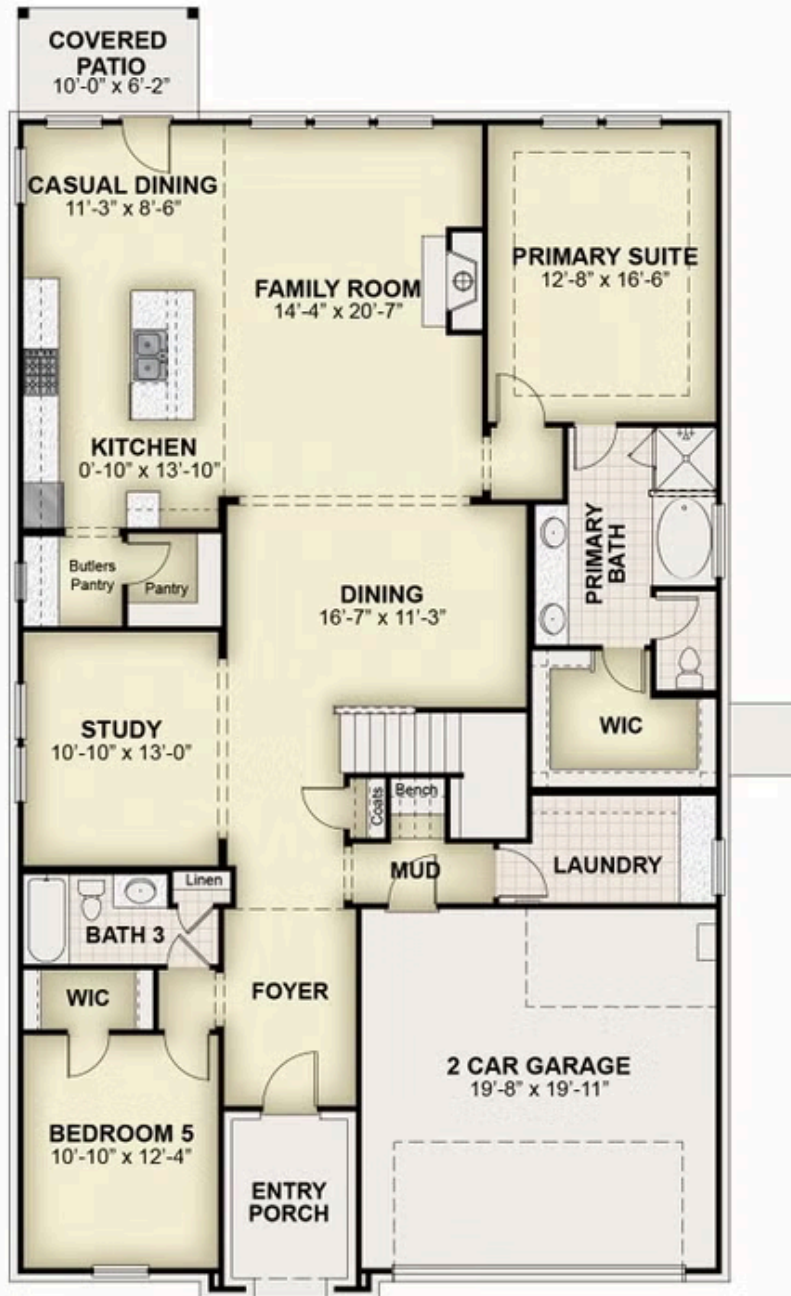

**ROCKWELL
HOMES**

HERO

SINGLE FAMILY HOME FOR SALE IN MELISSA, TX

All prices, promotions, features, floor plans, exterior designs and dimensions are subject to change without notice.