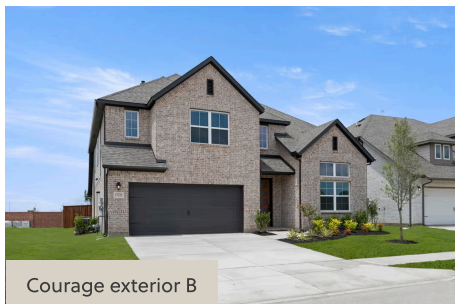

COURAGE

SINGLE FAMILY HOME FOR SALE IN MELISSA, TX
GREER WAY MELISSA, TX 75454
469-414-0955
IDEAN@ROCKWELL-HOMES.COM

5 BEDS
4 BATHS
3,298 - 3,473 SQ FT

About Courage

New Courage plan by RockWell Homes is an exceptional open-concept home design offering 5 bedrooms, 4 bathrooms, a dedicated dining area, a spacious gameroom, a private home office, and a convenient first-floor guest suite, with the primary bedroom also located on the first floor for added comfort and privacy. The chef's kitchen showcases stainless steel gas appliances including a stainless-steel oven, microwave, dishwasher, and vent hood, paired with 42-inch cabinets, a large island kitchen with eat-in island seating, a butler's pantry with walk-in storage, an undermount sink, a Delta faucet, a ceramic tile backsplash, upgraded flooring, and an enhanced lighting package. The kitchen flows into an open concept living area with dual-pane windows overlooking the covered patio and fully fenced private backyard, creating an ideal space for entertaining or relaxing. The first-floor primary suite is privately situated at ...

Exterior Designs

First Floor

COURAGE

SINGLE FAMILY HOME FOR SALE IN MELISSA, TX

All prices, promotions, features, floor plans, exterior designs and dimensions are subject to change without notice.