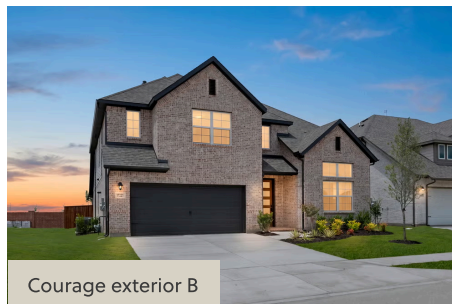

COURAGE

SINGLE FAMILY HOME FOR SALE IN MELISSA, TX
GREER WAY MELISSA, TX 75454
469-414-0955
IDEAN@ROCKWELL-HOMES.COM

5 BEDS
4 BATHS
3,298 - 3,473 SQ FT

About Courage

New Courage plan by RockWell Homes is an exceptional open-concept home design offering 5 bedrooms, 4 bathrooms, a dedicated dining area, a spacious gameroom, a private home office, and a convenient first-floor guest suite, with the primary bedroom also located on the first floor for added comfort and privacy. The chef's kitchen showcases stainless steel gas appliances including a stainless-steel oven, microwave, dishwasher, and vent hood, paired with 42-inch cabinets, a large island kitchen with eat-in island seating, a butler's pantry with walk-in storage, an undermount sink, a Delta faucet, a ceramic tile backsplash, upgraded flooring, and an enhanced lighting package. The kitchen flows into an open concept living area with dual-pane windows overlooking the covered patio and fully fenced private backyard, creating an ideal space for entertaining or relaxing. The first-floor primary suite is privately situated at ...

Exterior Designs

First Floor

COURAGE

SINGLE FAMILY HOME FOR SALE IN MELISSA, TX

All prices, promotions, features, floor plans, exterior designs and dimensions are subject to change without notice.