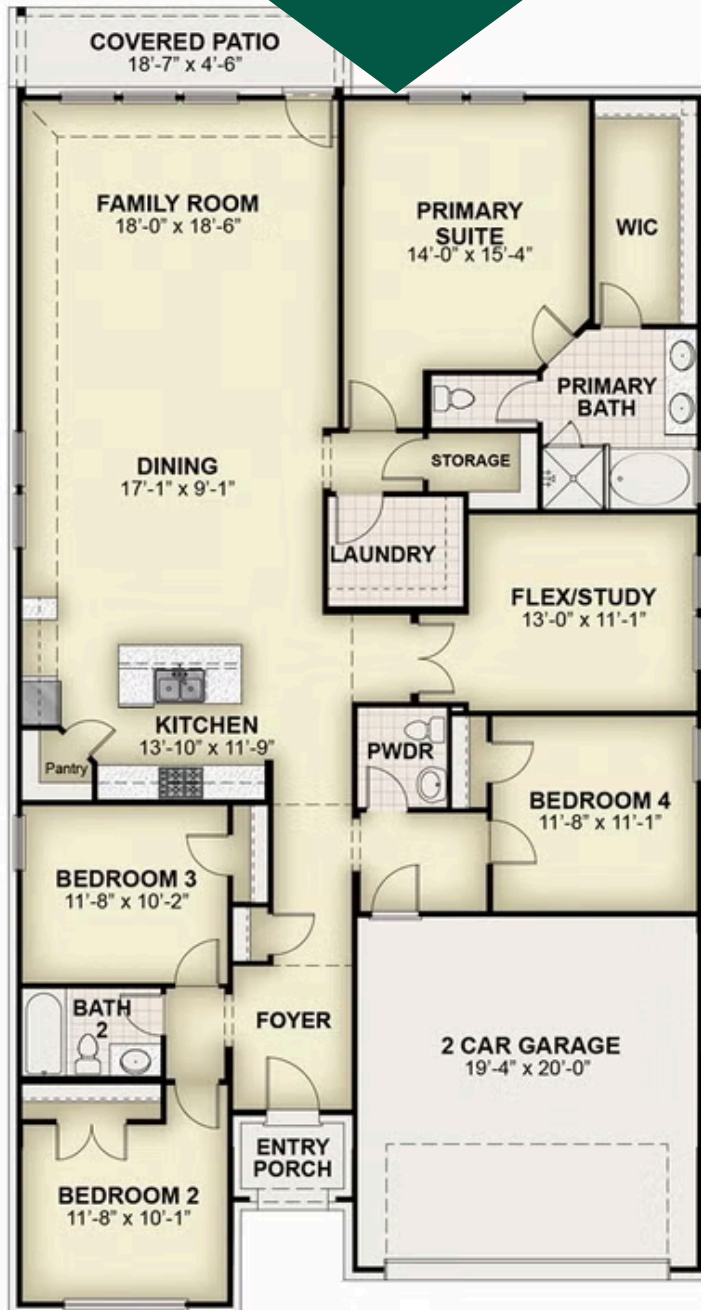

## About 17224 Oxborough Drive

**[4.99% Fixed Rate Promo \(5.546%APR\)\\*](#)** New single-story Patriot home plan by RockWell Homes, where thoughtful design meets modern convenience. This spacious home offers 4 bedrooms and 2.5 bathrooms, home office space, covered back yard patio, plus a 2-car garage, making it the perfect fit for growing families or those who need extra space. The exterior showcases a classic full brick façade, a welcoming covered porch, and energy-efficient dual-pane windows, 8-foot front door, providing both curb appeal and cost-effective comfort. Step inside to find an open-concept layout that seamlessly connects the kitchen, living, and dining areas, all situated at the back ...

## Floorplans

All prices, promotions, features, floor plans, elevations and dimensions are subject to change without notice.