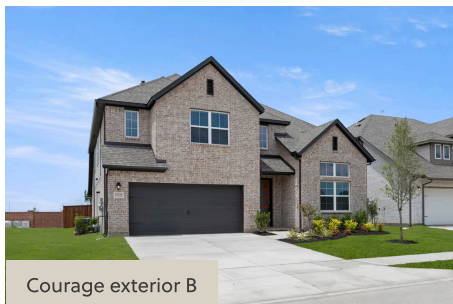

Elevations