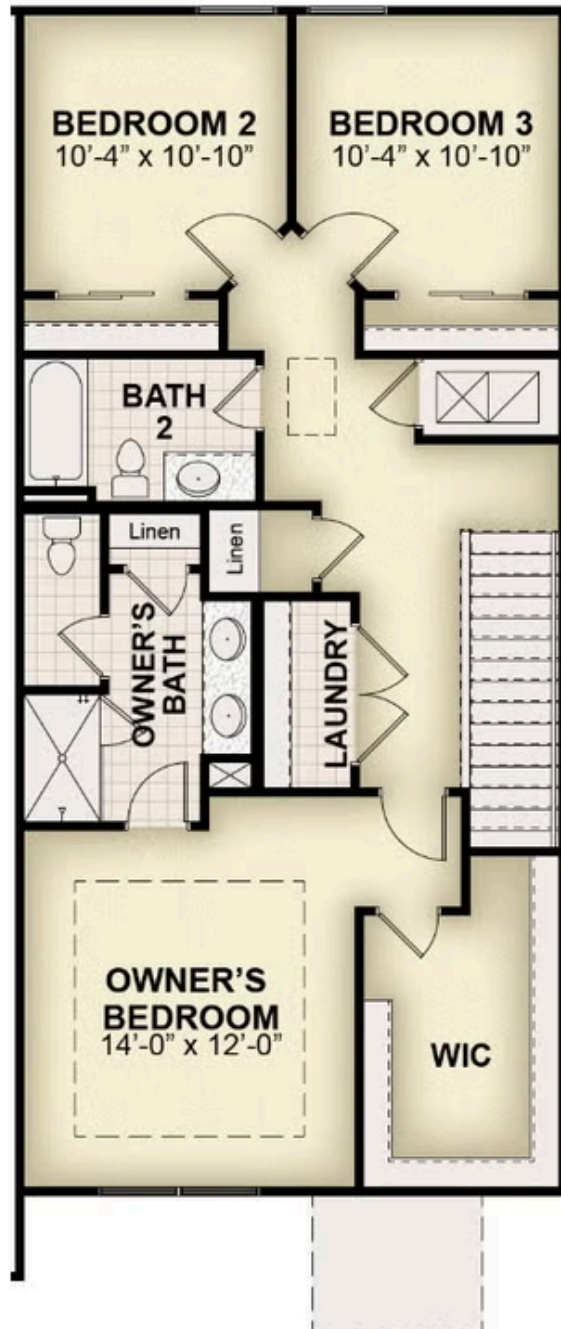

ST ANDREWS

TOWNHOME HOME FOR SALE IN ST. CLOUD, FL

All prices, promotions, features, floor plans, elevations and dimensions are subject to change without notice.