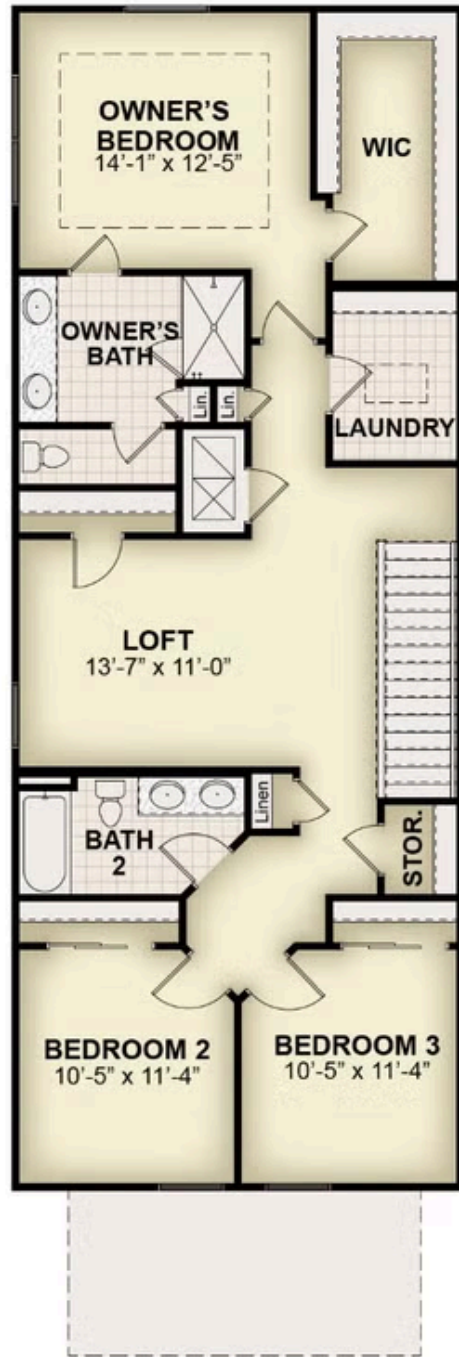

CHARLOTTE

TOWNHOME HOME FOR SALE IN ST. CLOUD, FL

All prices, promotions, features, floor plans, exterior designs and dimensions are subject to change without notice.