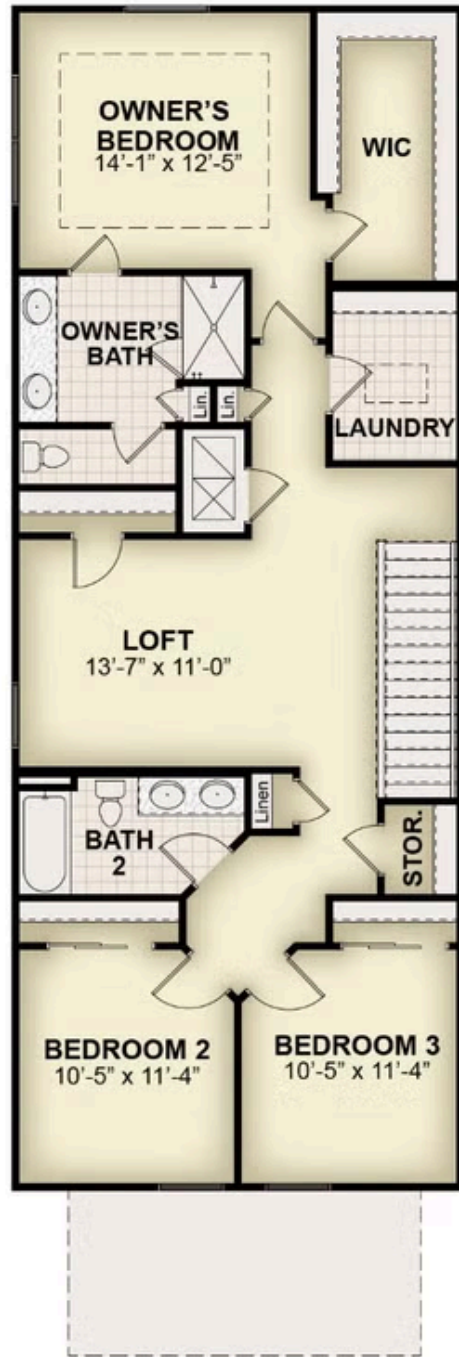

CHARLOTTE

TOWNHOME HOME FOR SALE IN ST. CLOUD, FL

All prices, promotions, features, floor plans, elevations and dimensions are subject to change without notice.